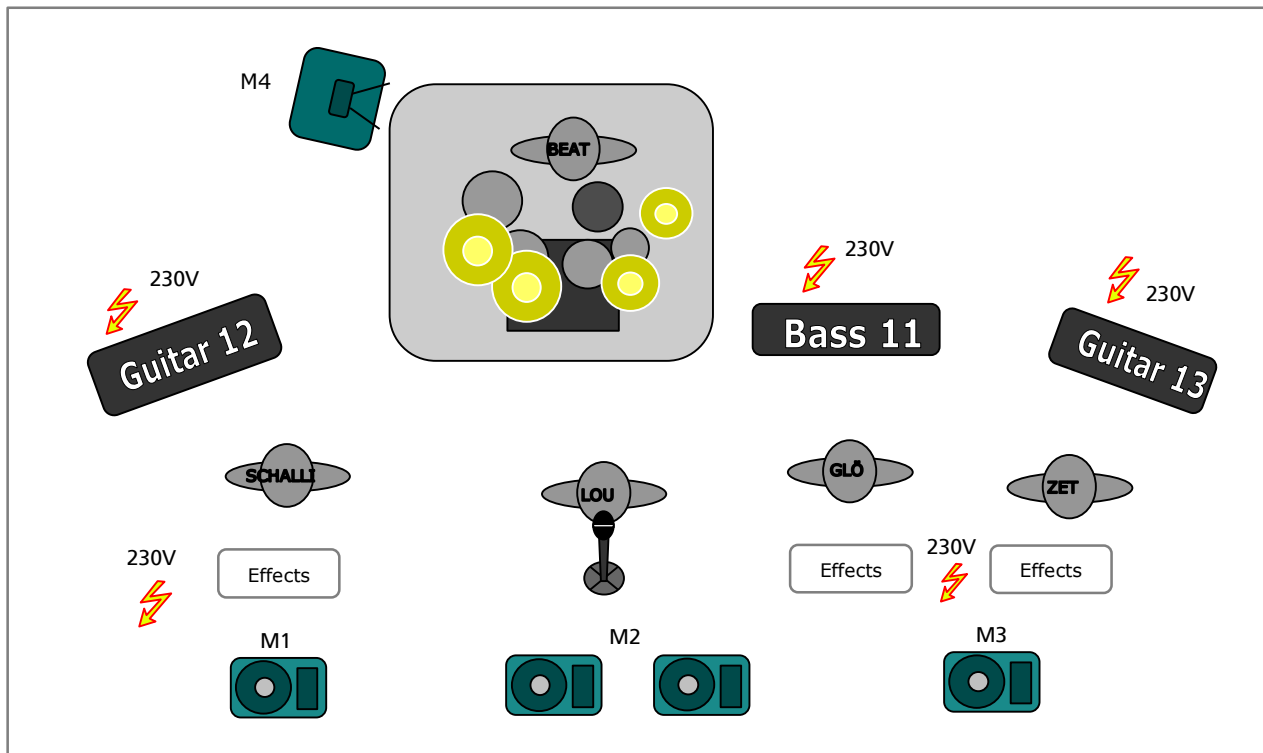

CH	INSTRUMENT	MIC	STAND	INSERT
1	KICK	SM91/D112/B52	SHORT	COMP
2	SN T	SM57	SHORT	COMP
3	SN B	BETA 56	SHORT	GATE
4	HH	SM81	SHORT	
5	T1	E604/SM98		GATE
6	T 2	E604/SM98		GATE
7	T 3	E603/SM98		GATE
8	FT	E604/SM98		GATE
9	OH L	SM81	TALL	
10	OH R	SM81	TALL	
11	BASS	SM57	SHORT	COMP
12	GTR SR	SM57	SHORT	COMP
13	GTR SL	SM57	SHORT	COMP
14	VOC	SM58	TALL	COMP